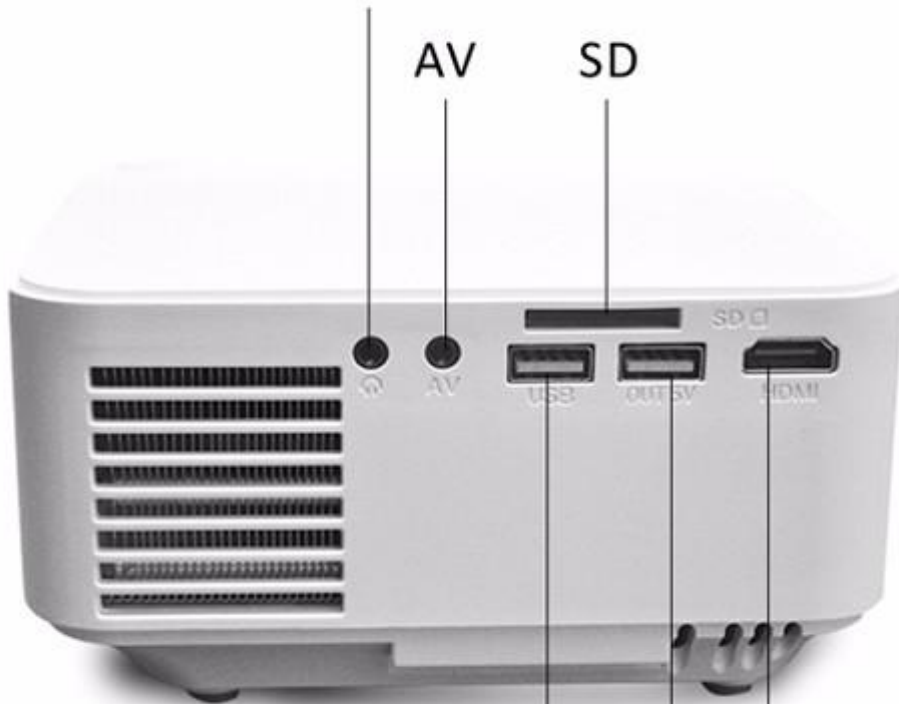

Low Cost Portable LCD Video Projector

Model No.	SM200		
Product Image			
Display Technology :	LCD	Products Dimension :	
Android System :	N.A.	L * W * H (cm)	18.68 x 14.9 x 7.69cm
Build-in Battery:	N.A.	L * W * H (inches)	7.35 x 5.87 x 3.03inches
Build-in Memory :	N.A.	Projector Net Weight :	0.96kgs
Bulid- in Speaker	8ohms/2W*1	Light Source :	LED
Miracast /Airplay:	N.A.	Keystone Correction:	Manual correction +15°
WIFI :	N.A.	Focus Mode :	Manual
Bluetooth :	N.A.	Lamp Life :	Up to 30000hours at least
Brightness :	1000 lumens	tripod hole:	YES (at the bottom)
Resolution :	Native:800 x 480,1080P Support	With Touch Panel	YES(button touch panel)
Contrast :	1000:1	With Front Stand	NO.
Projection Distance :	1-4m	Certificate :	FCC,CE,ROHS,CCC
Projection Image Size	30-130inch	Interface / Input :	USB X 2; HDMI X 1; TF card slot x 1; VGA X 1; Video X 1;udio Out Port * 1
Aspect Ratio :	16:9 / 4:3	Color :	White / Black/customized

Laptop

PC

USB memory stick

Phone

SD Card

PS4

TV Box

xbox360

Earphone slot

AV

SD

HDMI

USB output slot

USB input slot

VGA

IR